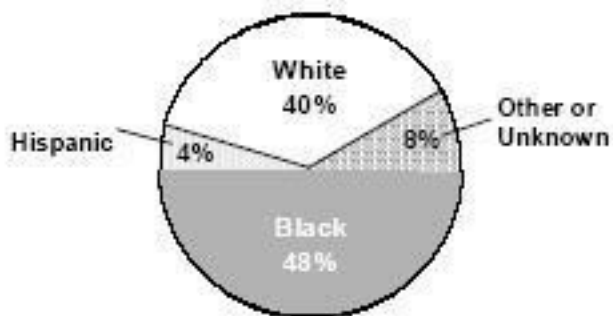

## Custodial Parent Characteristics

*Sex*

*Race*

*Age*

Notes: This is an unduplicated count; if an individual is a non-custodial parent and a custodial parent on different cases, he/she is counted as a non-custodial parent.