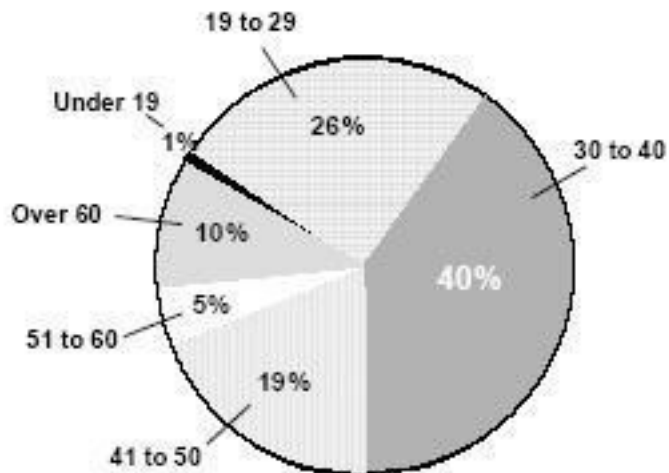

## Custodial Parent Characteristics

*Sex*

*Race*

*Age*

Notes: This is an unduplicated count; if an individual is a non-custodial parent and a custodial parent on different cases, he/she is counted as a non-custodial parent.